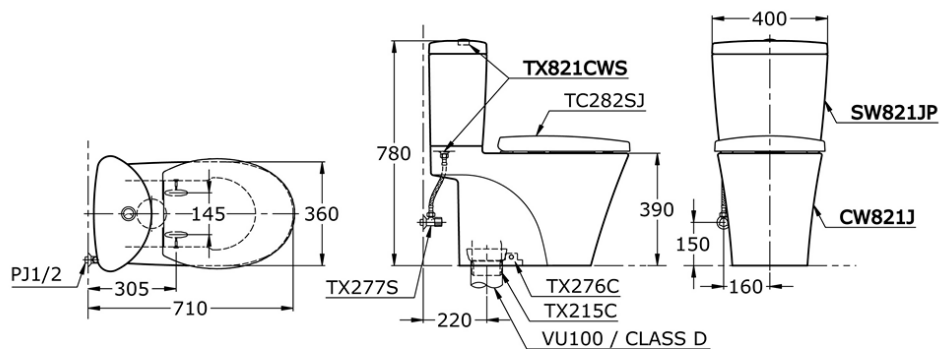

CW821J/SW821JP

IDR 6,020,000.00

6 / 3 L Tornado-II Dual Flush

Solid Duroplast Seat & Cover

Bowl Shape: European Std.

Rough-in: 220 mm

Bowl Shape: European

AVANTE CW 821 J / SW 821 JP