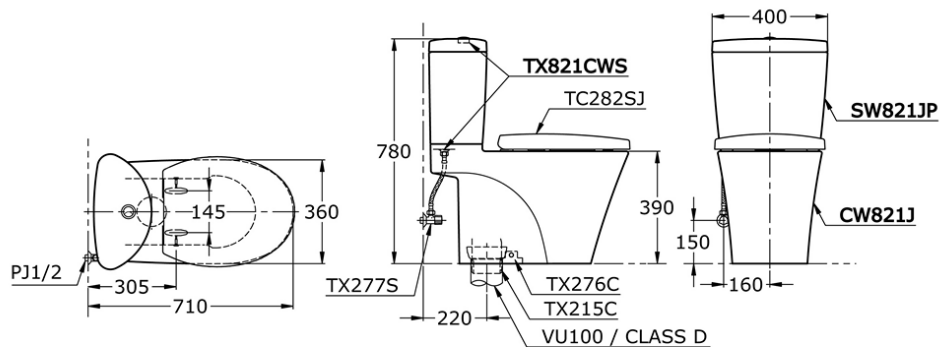

CW821J/SW821JP

IDR 6,250,000.00

6 / 3 L Tornado-II Dual Flush

Solid Duroplast Seat & Cover

Bowl Shape: European Std.

Rough-in: 220 mm

Bowl Shape: European

AVANTE CW 821 J / SW 821 JP