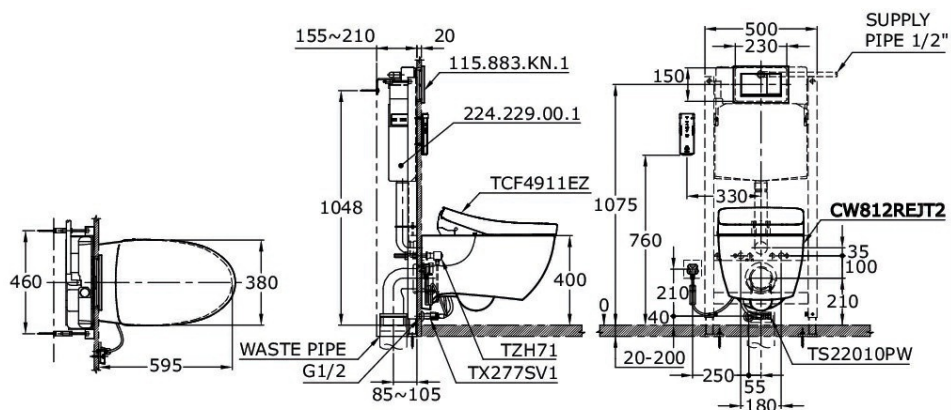

CW 812 REJT2

Some products may not be available in your area

Prices indicated are manufacturer's suggested retail price, prices may change anytime without notice.

Please check with your nearest reseller for updated prices.

Prices shown for lavatory does not include faucet.