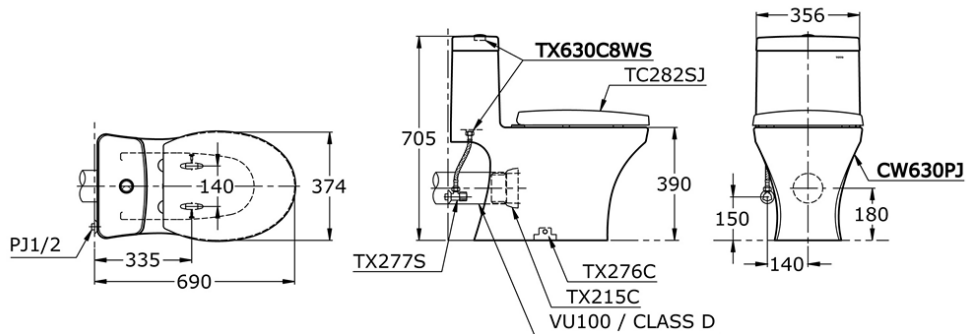

CW630PJ

IDR 5,500,000.00

4.5 / 3 L Dual Flush

Solid Duroplast Seat & Cover

Bowl Shape: European Std.

Rough-in: 180 mm

Bowl Shape: European

CW 630 PJ