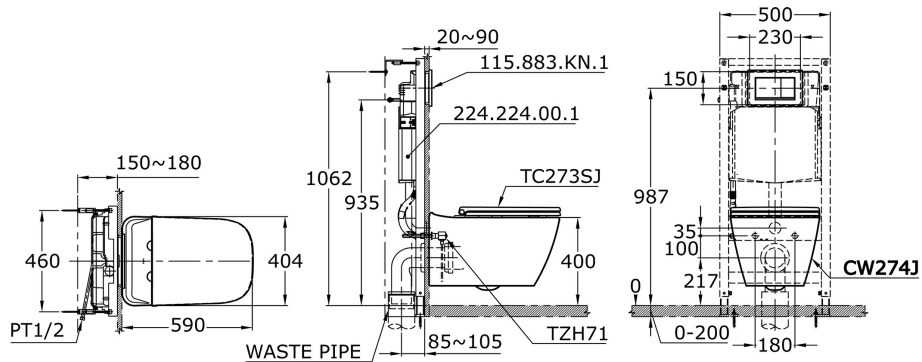

## CW274J

IDR 11,340,000.00

Wall Hung

4.5/3 L Dual Flush

Solid Duroplast Seat & Cover

Rough-in: 210 mm

Bowl Shape: European

Some products may not be available in your area