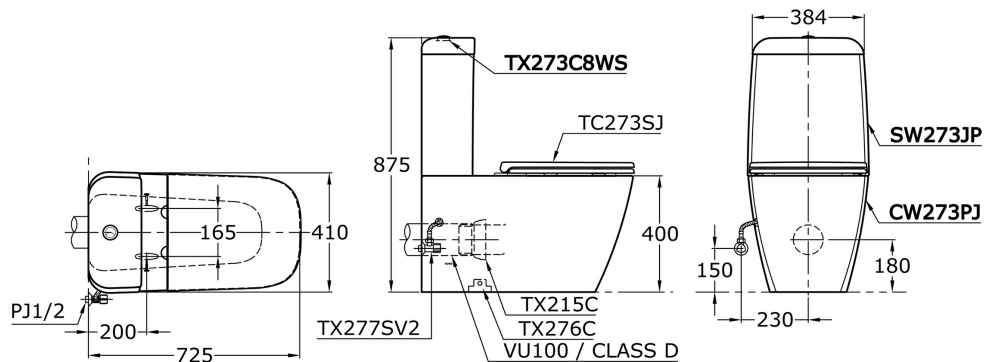

CW273PJ/SW273JP (P-Trap)

IDR 8,040,000.00

4.5/3 L Dual Flush

Solid Duroplast Seat & Cover

Bowl Shape: European Std.

Rough-in: 180 mm

Bowl Shape: European

Some products may not be available in your area