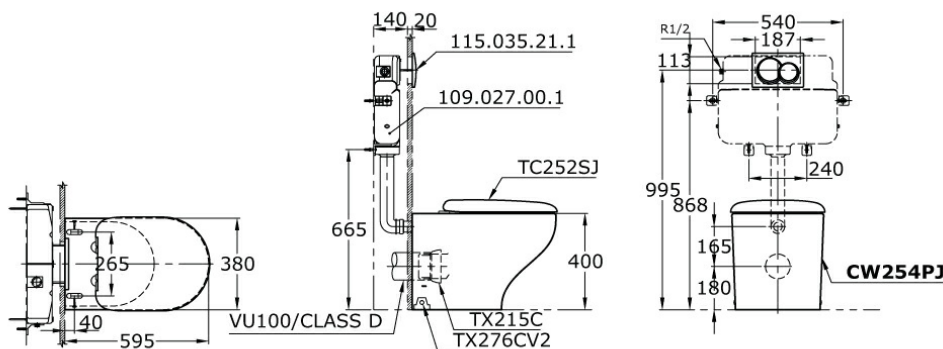

CW254PJ

IDR 8,060,000.00

Wall Hung

4.5 / 3 L Dual Flush

Solid Duroplast Seat & Cover

Rough-in: 180 mm

Bowl Shape: European

CW 254 PJ