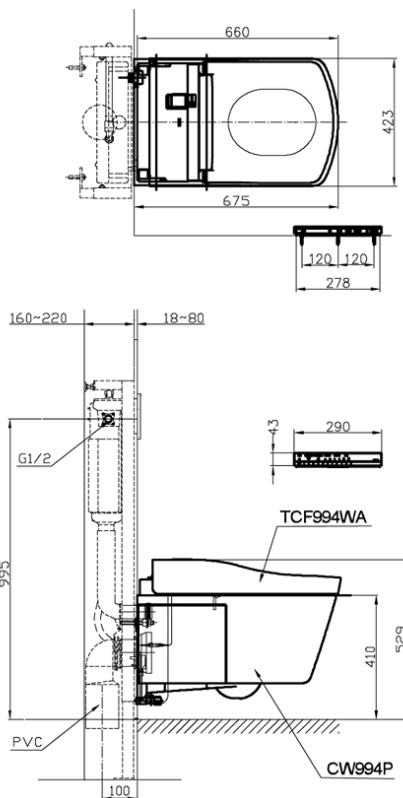

## CES994WA

IDR 128,000,000.00

Automatic Dual Flush (4.5 / 3 L)

Rough-in: 220 mm

Bowl Shape: Elongated

( ) Recommended Dimension

Some products may not be available in your area  
 Prices indicated are manufacturer's suggested retail price, prices may change anytime without notice.  
 Please check with your nearest reseller for updated prices.  
 Prices shown for lavatory does not include faucet.