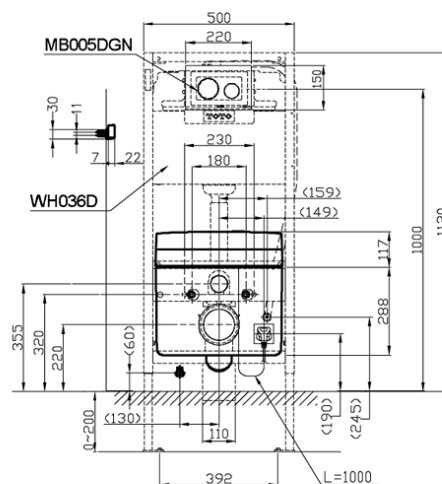

## CES994WA

IDR 128,000,000.00

Automatic Dual Flush (4.5 / 3 L)

Rough-in: 220 mm

Bowl Shape: Elongated

( ) Recommended Dimension

Some products may not be available in your area  
 Prices indicated are manufacturer's suggested retail price, prices may change anytime without notice.  
 Please check with your nearest reseller for updated prices.  
 Prices shown for lavatory does not include faucet.