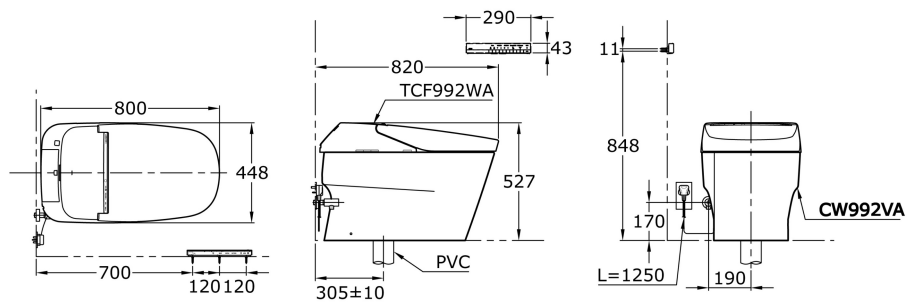

## CES992WAV1

IDR 100,000,000.00

Automatic Dual Flush (3.8 / 3 L)

Bowl Shape: Elongated

Some products may not be available in your area  
Prices indicated are manufacturer's suggested retail price, prices may change anytime without notice.  
Please check with your nearest reseller for updated prices.  
Prices shown for lavatory does not include faucet.