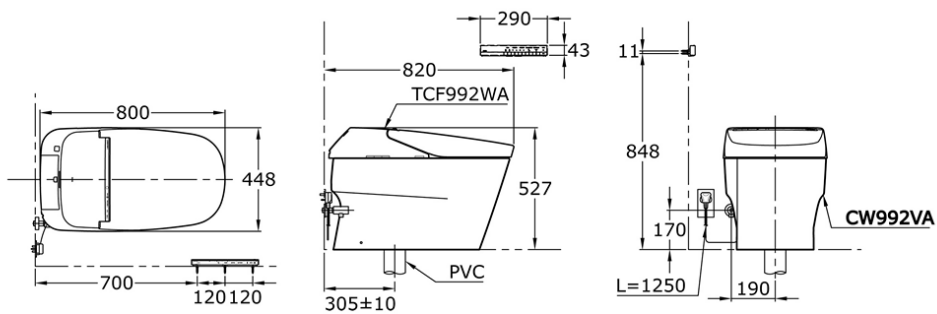

CES 992 WA

Some products may not be available in your area

Prices indicated are manufacturer's suggested retail price, prices may change anytime without notice.

Please check with your nearest reseller for updated prices.

Prices shown for lavatory does not include faucet.