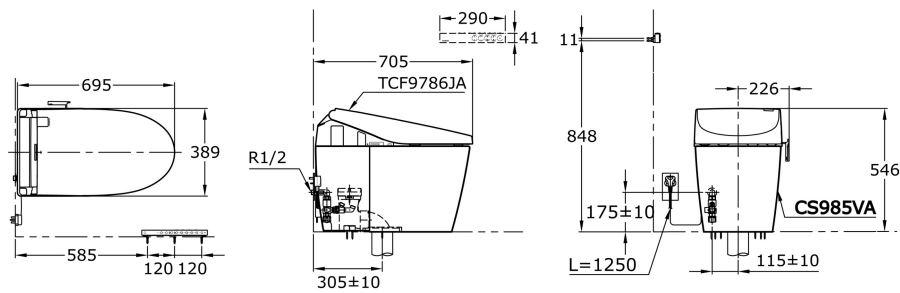

CES9786WA

IDR 75,000,000.00

Automatic Dual Flush (3.8 / 3 L)

Rough-in: 305 mm

Bowl Shape: Elongated

Some products may not be available in your area

Prices indicated are manufacturer's suggested retail price, prices may change anytime without notice.