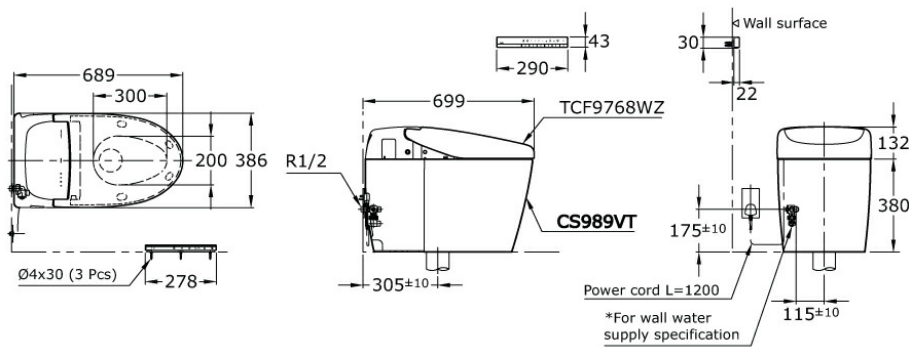

CES9768WZ

IDR 55,000,000.00

Neorest RH Water Closet

CES 9768 WZ

Some products may not be available in your area
 Prices indicated are manufacturer's suggested retail price, prices may change anytime without notice.
 Please check with your nearest reseller for updated prices.
 Prices shown for lavatory does not include faucet.